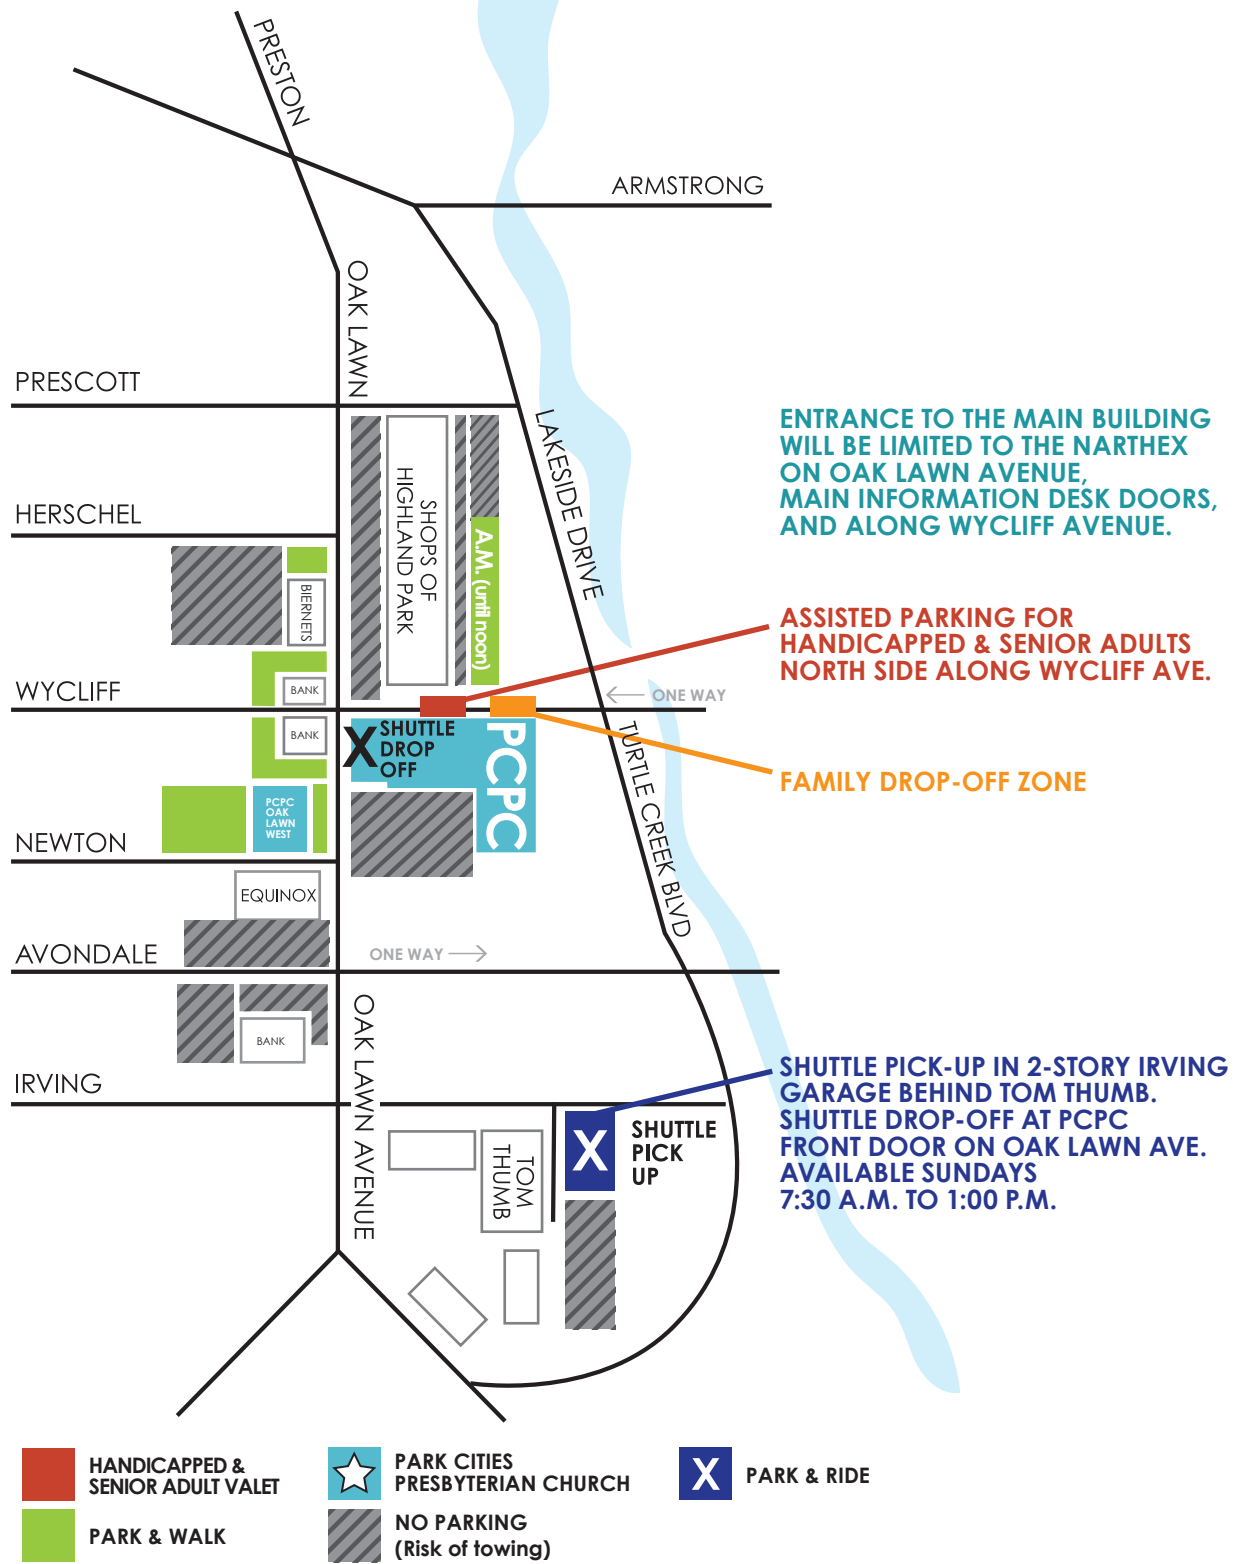

PARK CITIES PRESBYTERIAN CHURCH SUNDAY PARKING OPTIONS

SUNDAY

LOWER LEVEL

Nursery (birth-age 2)
Preschool/Kinder (ages 3 - kinder)
Elementary (1st to 4th grade)

The **Children's Ministry** is located in the lower level of the main building. Admittedly, our church building can be a maze to find your way in (especially if you are a newcomer), so we have placed Red Desks throughout the children's area with volunteers ready to serve.

Red Desks are our "command centers" for the children's ministry. If you are new, go to one of these desks where you will check in with our volunteer coordinators. They will then escort you to your child's appropriate classroom.