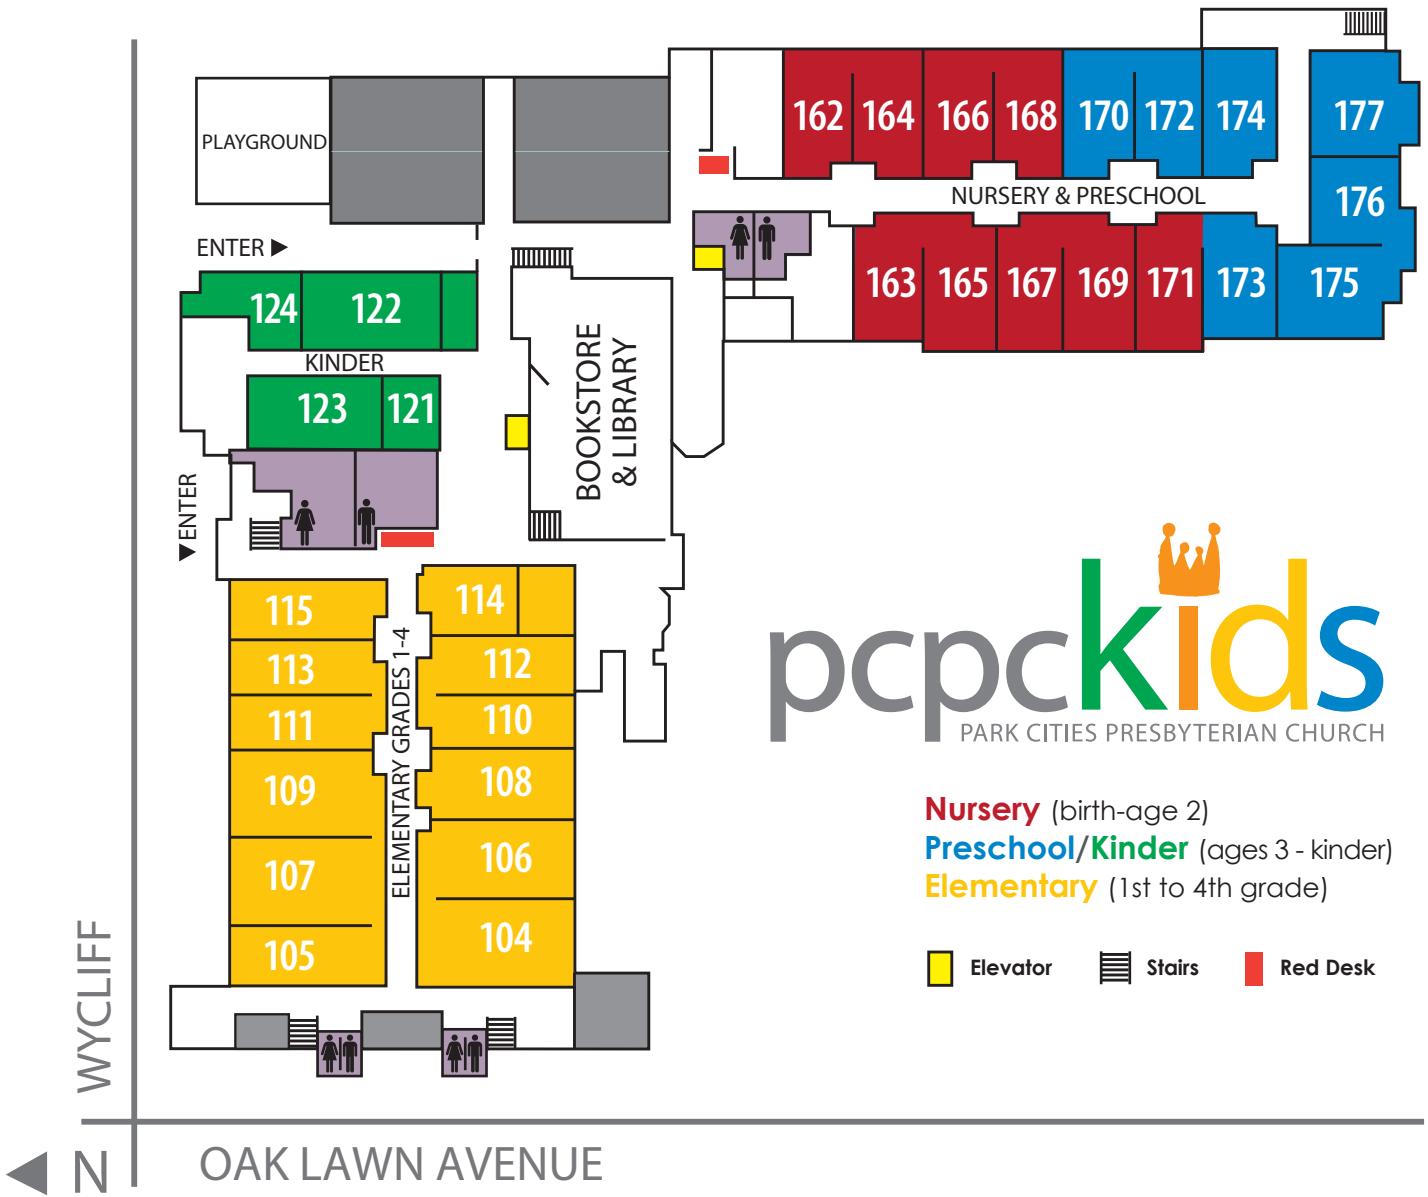

PARK CITIES PRESBYTERIAN CHURCH SUNDAY PARKING OPTIONS

SUNDAY

LOWER LEVEL

Nursery (birth-age 2)
Preschool/Kinder (ages 3 - kinder)
Elementary (1st to 4th grade)

The **Children's Ministry** is located in the lower level of the main building. Admittedly, our church building can be a maze to find your way in (especially if you are a newcomer), so we have placed Red Desks throughout the children's area with volunteers ready to serve.

Red Desks are our "command centers" for the children's ministry. If you are new, go to one of these desks where you will check in with our volunteer coordinators. They will then escort you to your child's appropriate classroom.