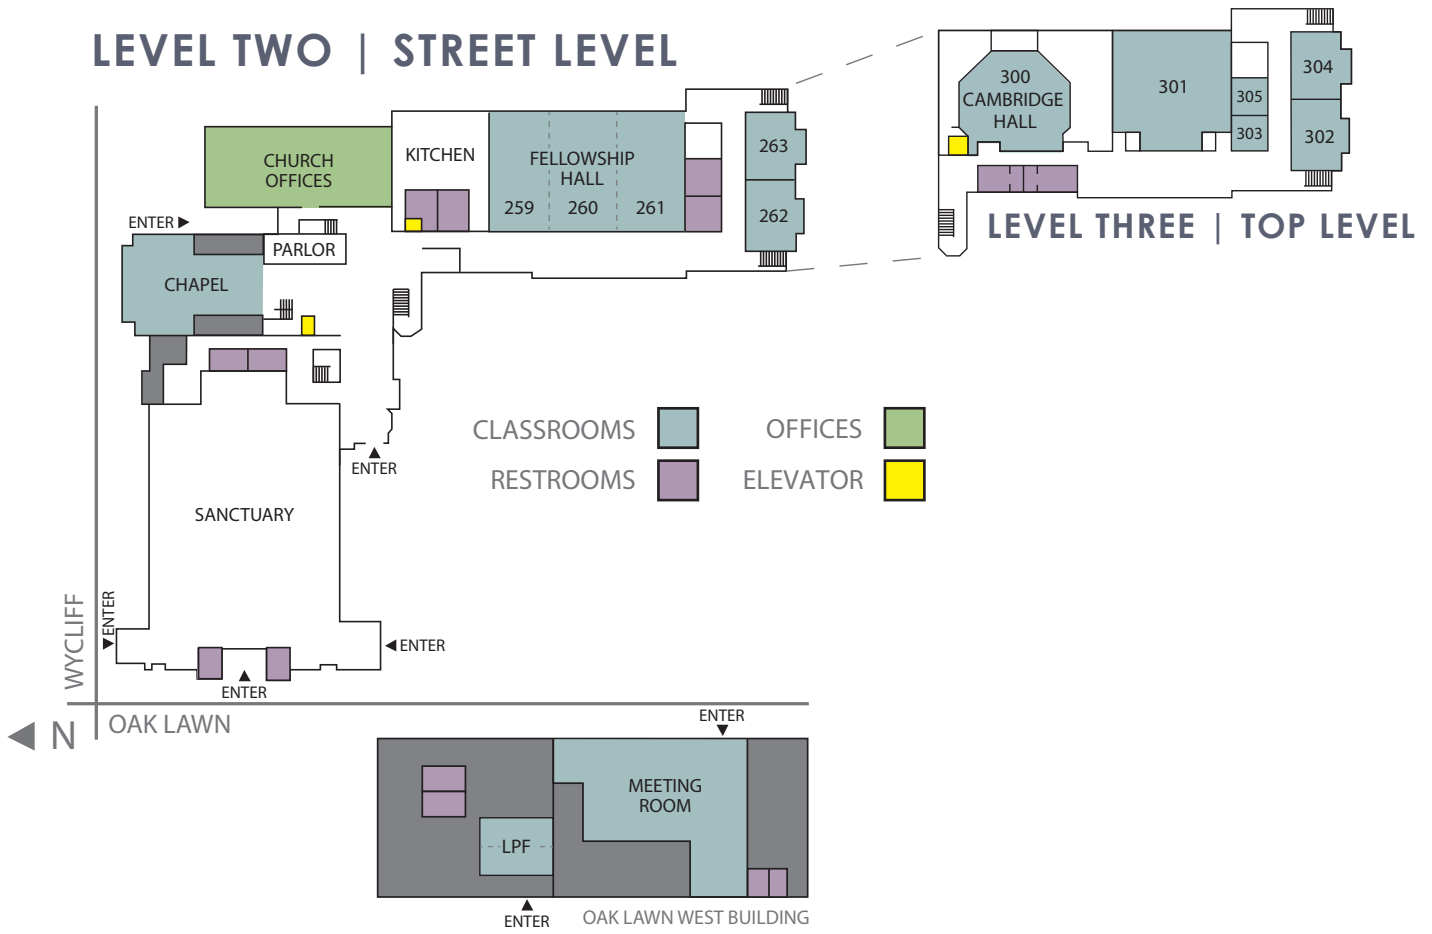

PARK CITIES PRESBYTERIAN CHURCH SUNDAY PARKING OPTIONS

SUNDAY

LEVEL TWO | STREET LEVEL

LOWER LEVEL