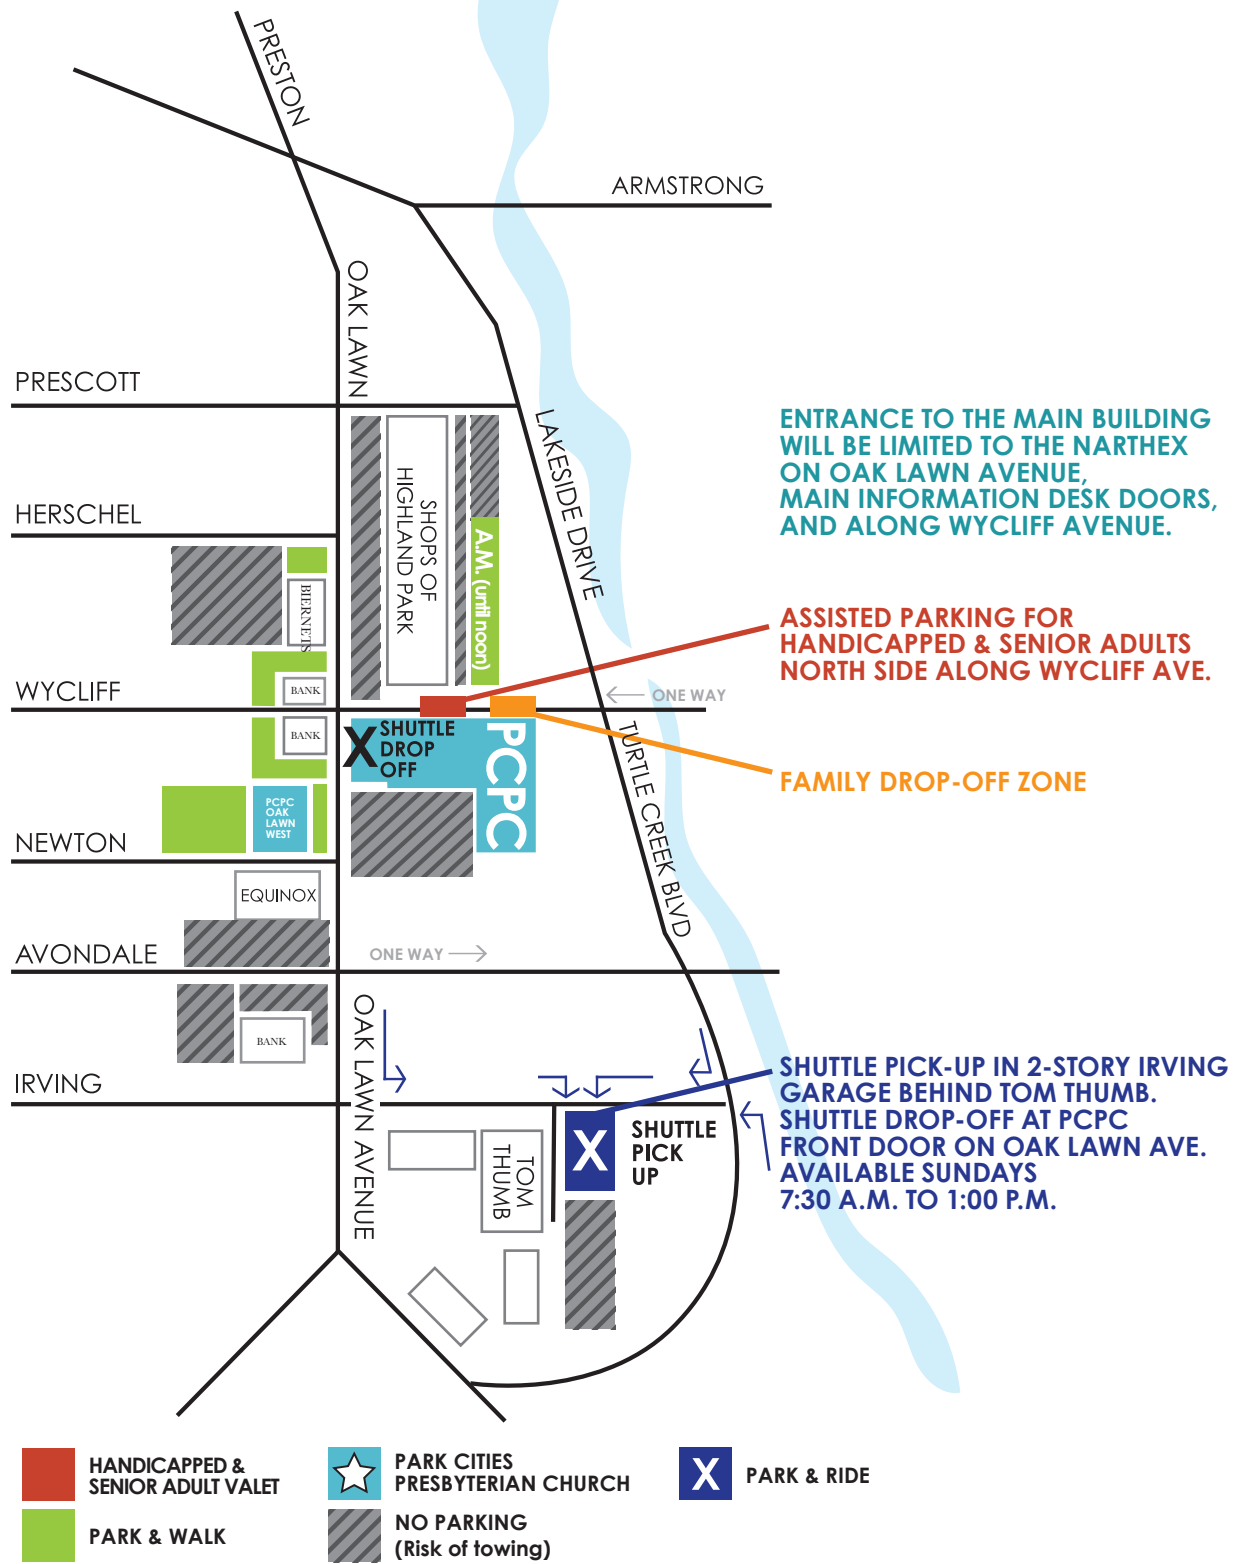

PARK CITIES PRESBYTERIAN CHURCH SUNDAY PARKING OPTIONS

SUNDAY

LEVEL TWO | STREET LEVEL

LOWER LEVEL