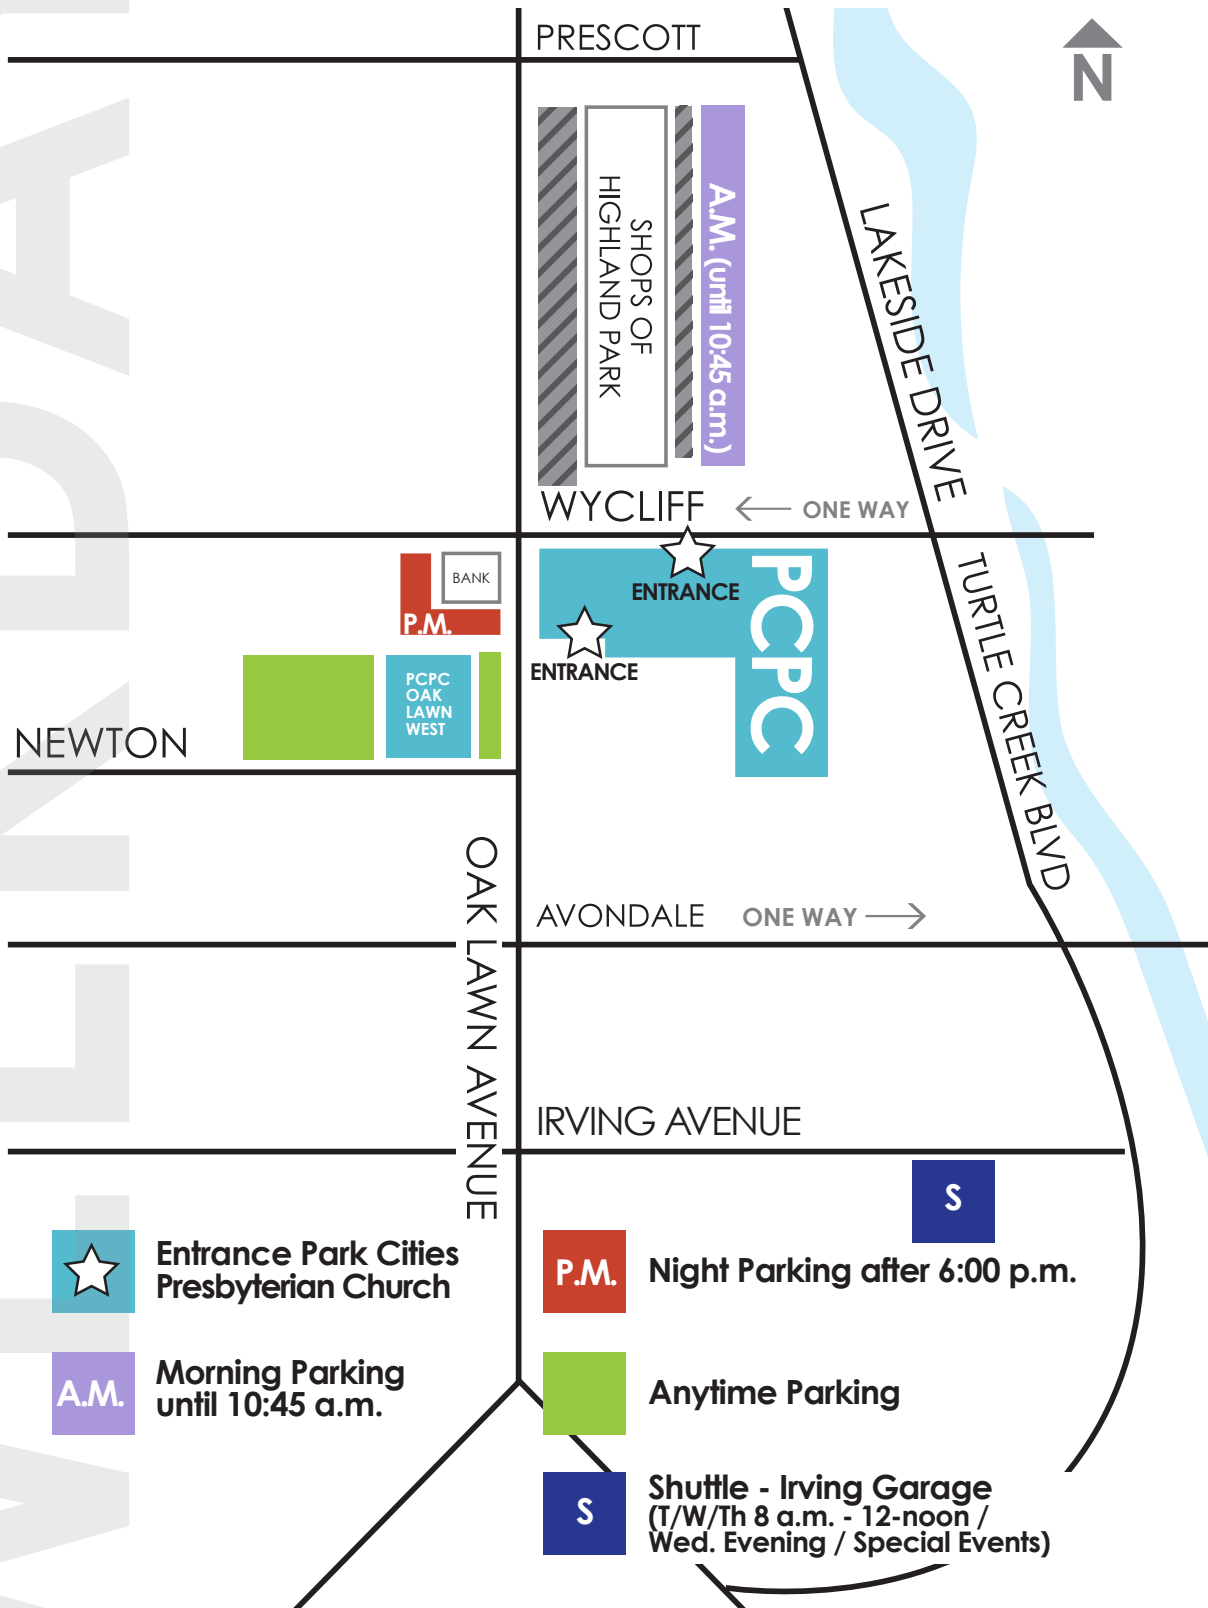

PARK CITIES PRESBYTERIAN CHURCH WEEKDAY PARKING OPTIONS