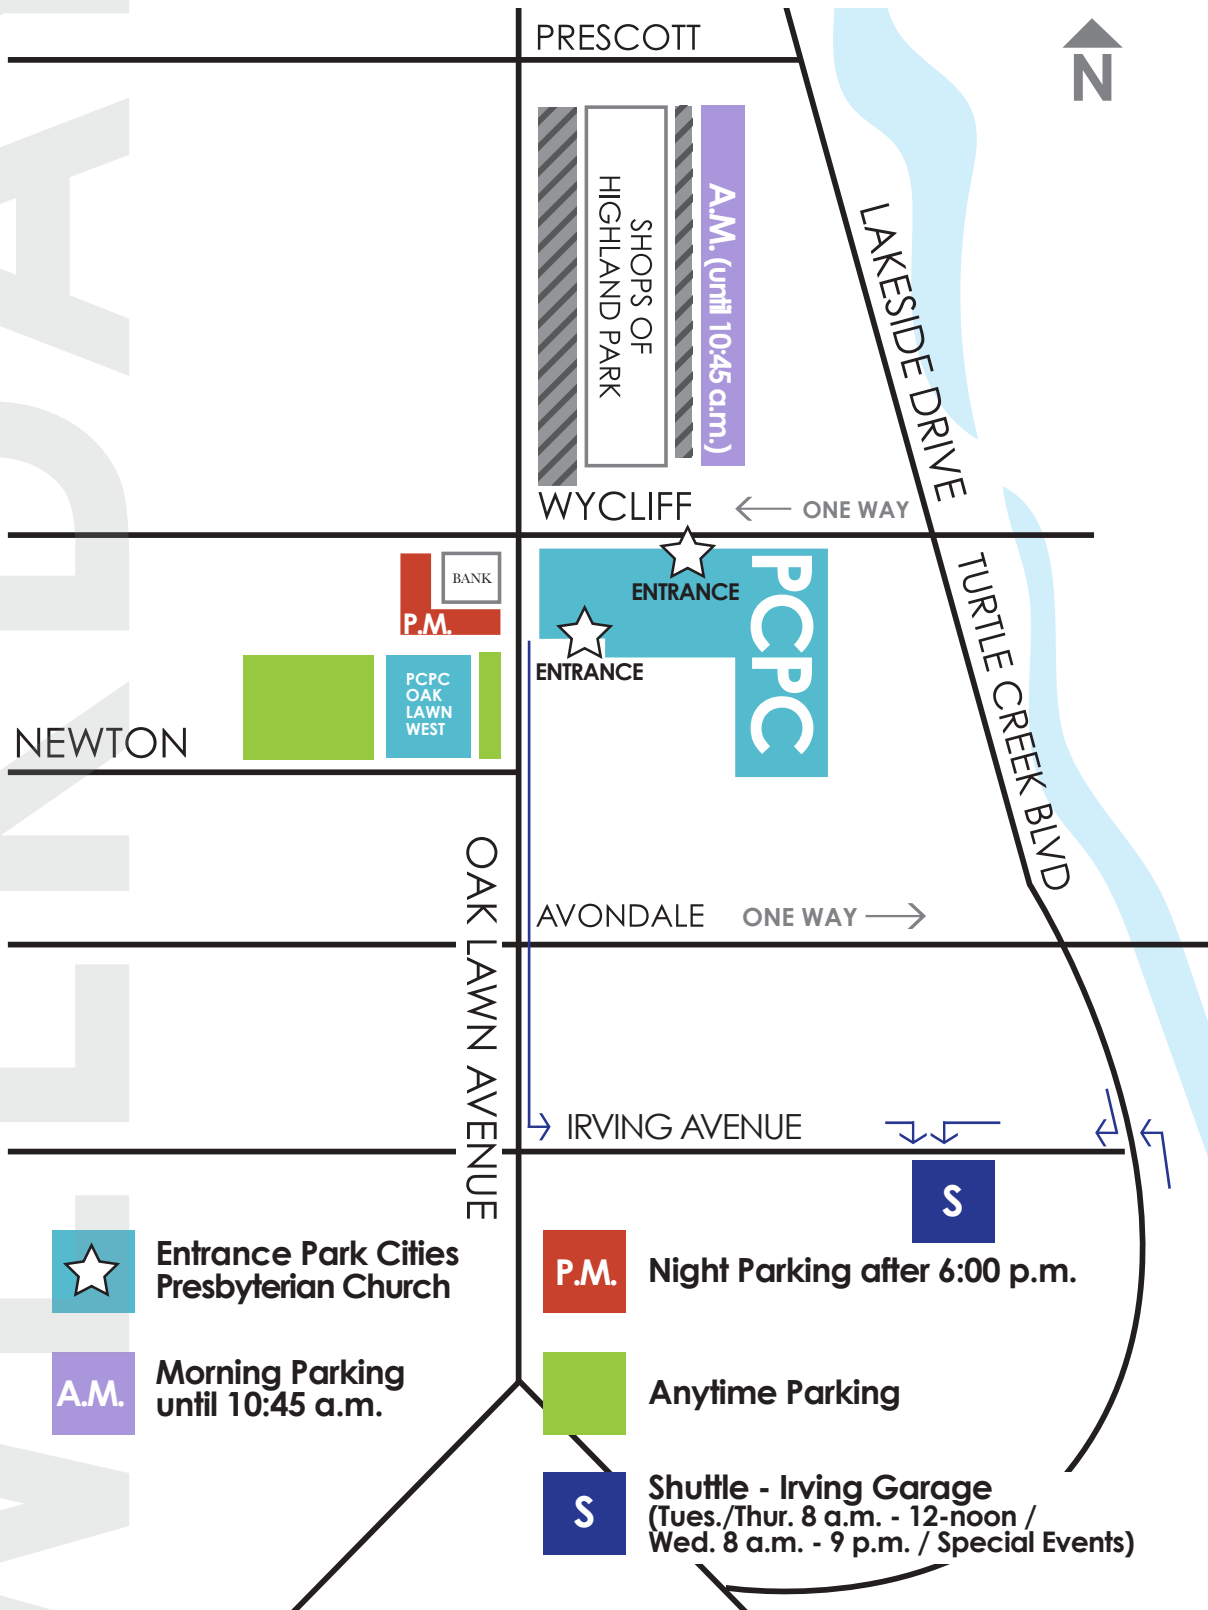

PARK CITIES PRESBYTERIAN CHURCH WEEKDAY PARKING OPTIONS